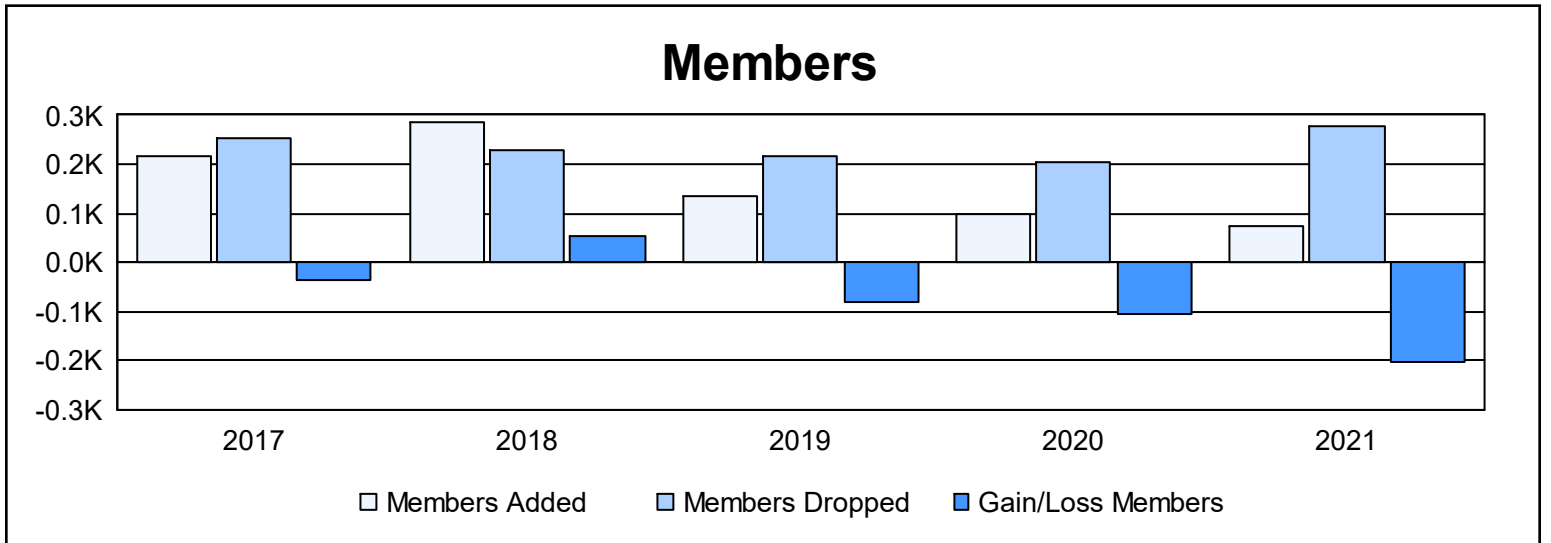

Year	New Clubs	Dropped Clubs	Gain/ Loss Clubs	New Members	Charter Members	Reinstate Members	Transfer Members	Total Member Added	Total Members Dropped	Gain/ Loss Members
2016-2017	1	1	0	185	26	1	6	218	254	-36
2017-2018	1	0	1	247	23	7	7	284	230	54
2018-2019	0	3	-3	117	1	8	9	135	215	-80
2019-2020	0	4	-4	93	0	2	3	98	204	-106
2020-2021	0	8	-8	65	0	4	4	73	276	-203
<b>Average</b>	<b>0</b>	<b>3</b>	<b>-3</b>	<b>141</b>	<b>10</b>	<b>4</b>	<b>6</b>	<b>162</b>	<b>236</b>	<b>-74</b>

### Membership Composition June 2021 Cumulative