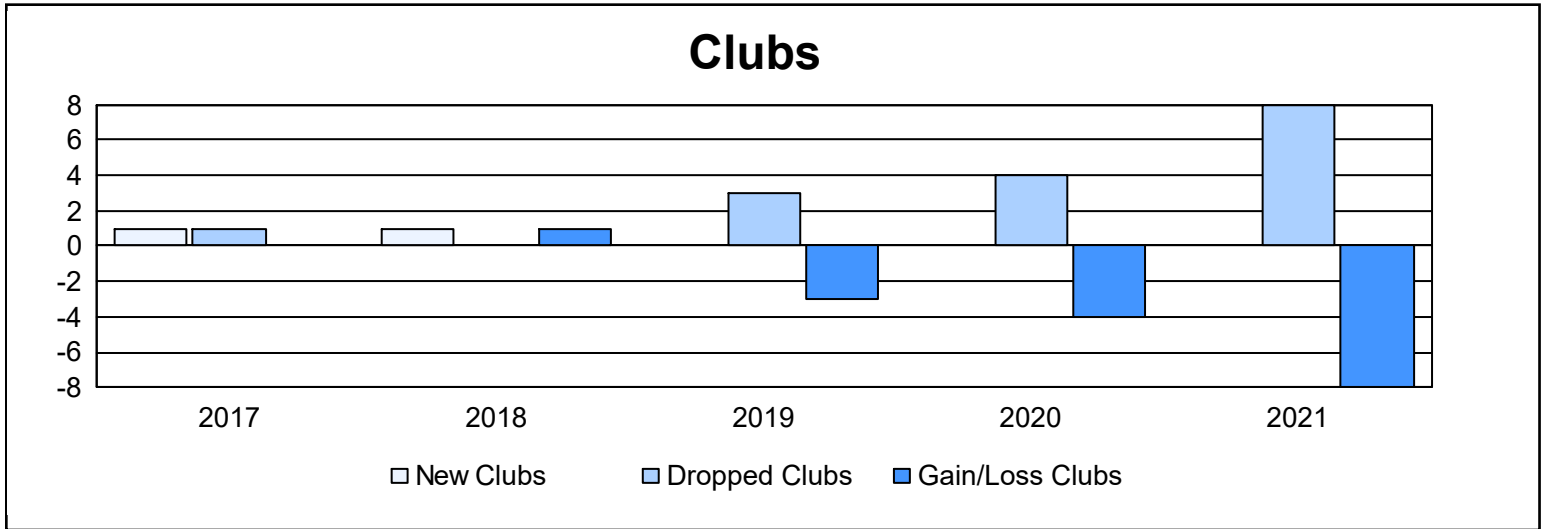

Year	New Clubs	Dropped Clubs	Gain/ Loss Clubs	New Members	Charter Members	Reinstate Members	Transfer Members	Total Member Added	Total Members Dropped	Gain/ Loss Members
2016-2017	1	1	0	185	26	1	6	218	254	-36
2017-2018	1	0	1	247	23	7	7	284	230	54
2018-2019	0	3	-3	117	1	8	9	135	215	-80
2019-2020	0	4	-4	93	0	2	3	98	204	-106
2020-2021	0	8	-8	65	0	4	4	73	276	-203
<b>Average</b>	<b>0</b>	<b>3</b>	<b>-3</b>	<b>141</b>	<b>10</b>	<b>4</b>	<b>6</b>	<b>162</b>	<b>236</b>	<b>-74</b>

### Membership Composition June 2021 Cumulative